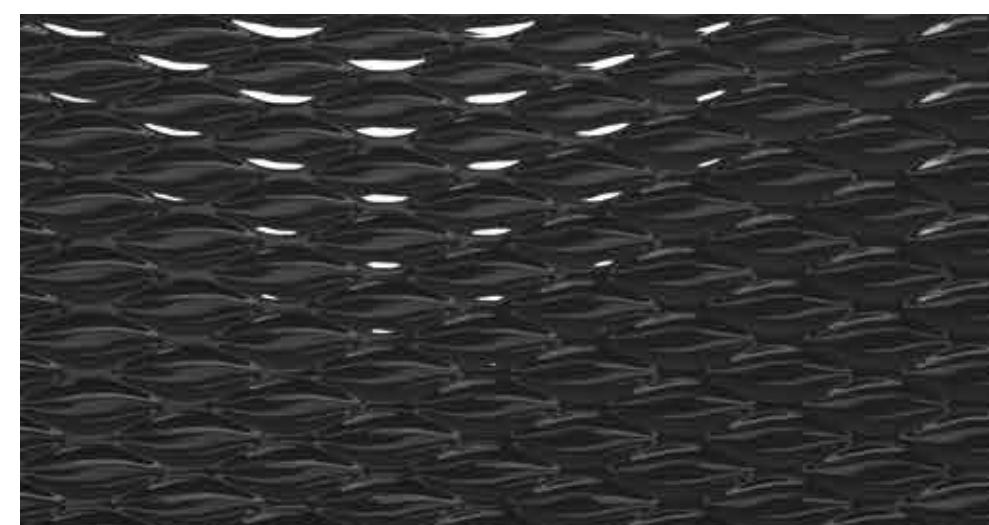

* Panels available in all Lacquer colors.

Shell

Wave

Boullé

Horizontal pattern flow:
2700mm (Length) by 900mm (Width).

Vertical pattern flow:
900mm (Width) by 1200mm (Length).

Lacquer on face and the four sides.
White TXT melamine on inside face.