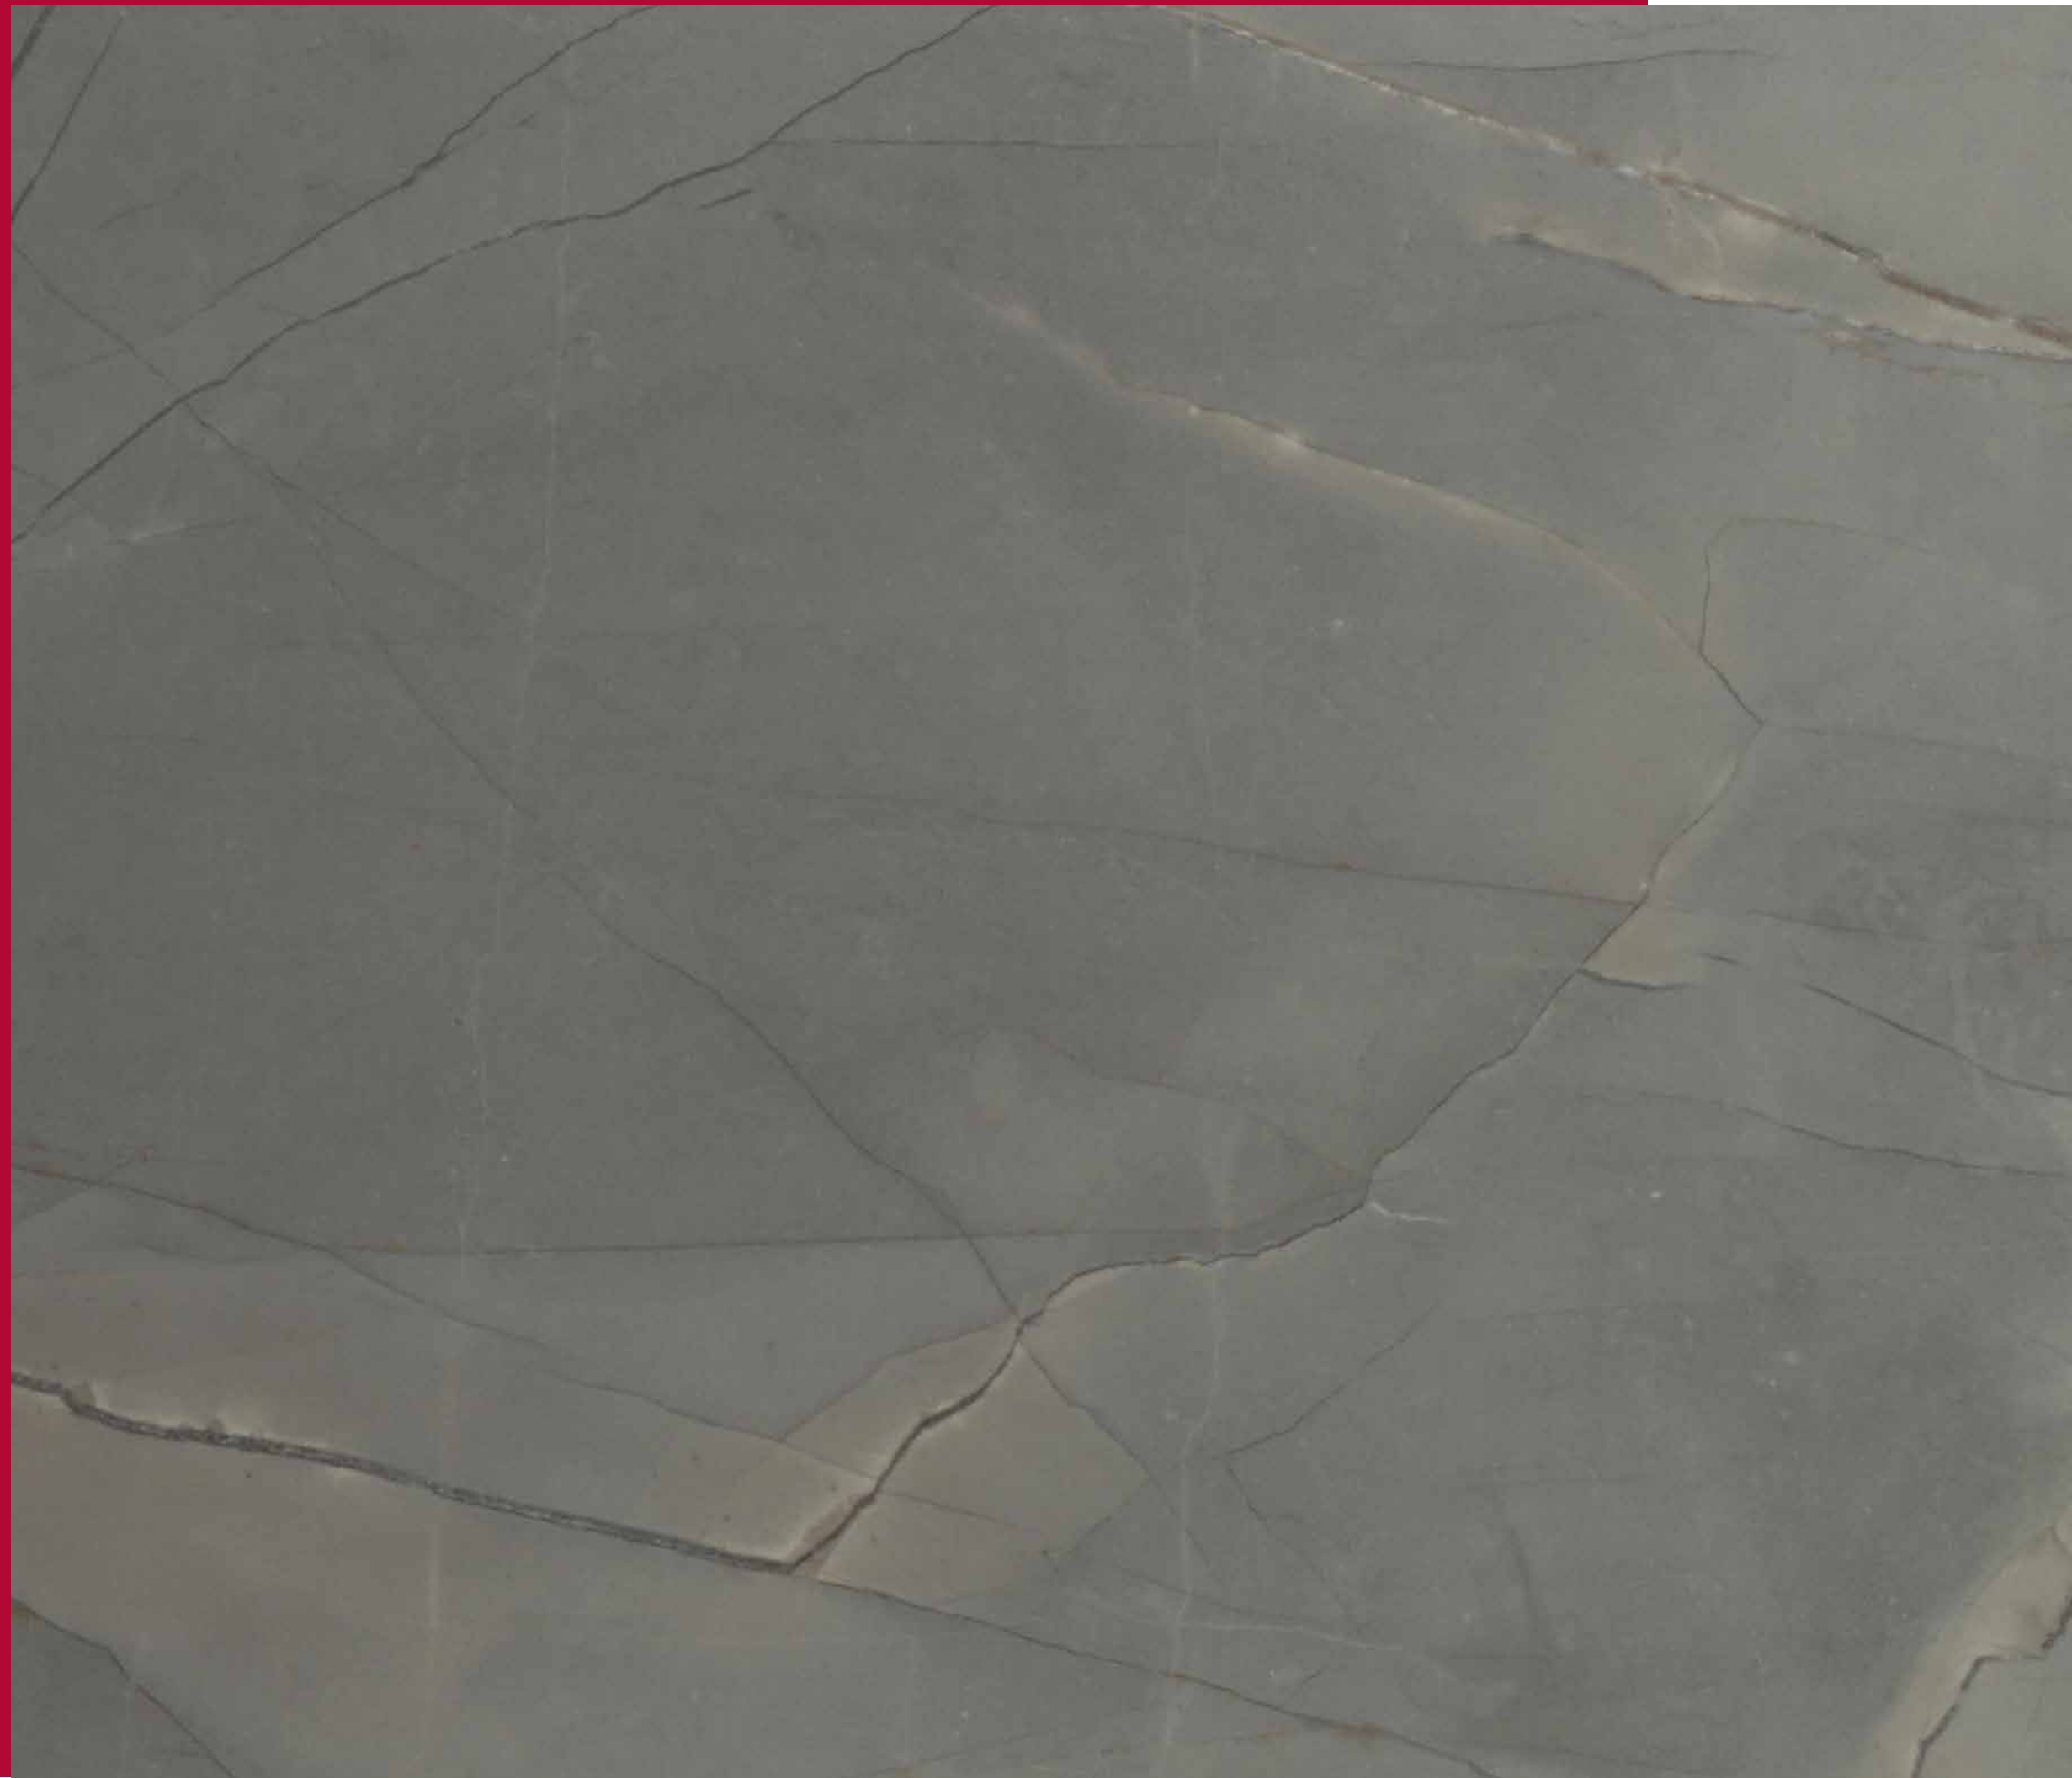

Launch

QUARTZO BIENNA

Boxes 18mm

Fronts 18mm

Panels 18-25mm

Hollow Panels 6-43mm

MDP